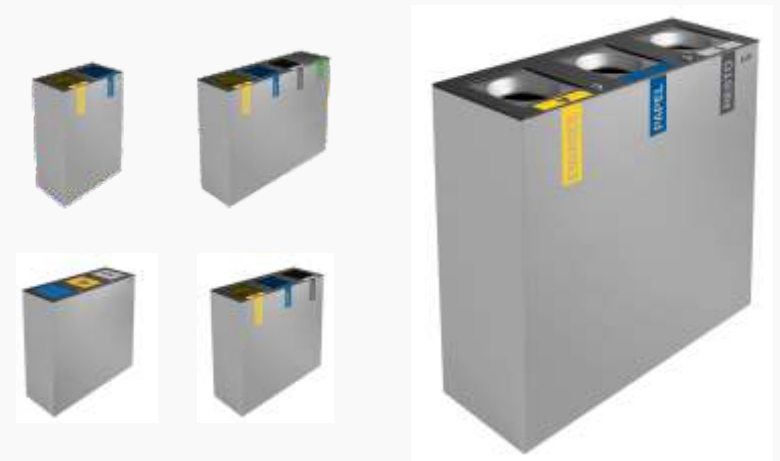

EDIMBURGO

Icons and specifications for the recycling bin:

- Fácil Vaciado (Easy Emptying)
- Bolsas disponibles (Bags available)
- EXTERIOR (Exterior)
- INTERIOR (Interior)
- FABRICADO EN ESPAÑA por Ceravis Environment (Made in Spain by Ceravis Environment)
- AUTO-EXTINGUENTE CERTIFICADA (Certified self-extinguishing)
- Dimensions for 240L: 290 mm x 1145 mm x 755 mm
- Dimensions for 180L: 290 mm x 859 mm x 755 mm
- Dimensions for 120L: 290 mm x 573 mm x 755 mm
- Human silhouette icon for scale.

Colores
cuerpo tapa